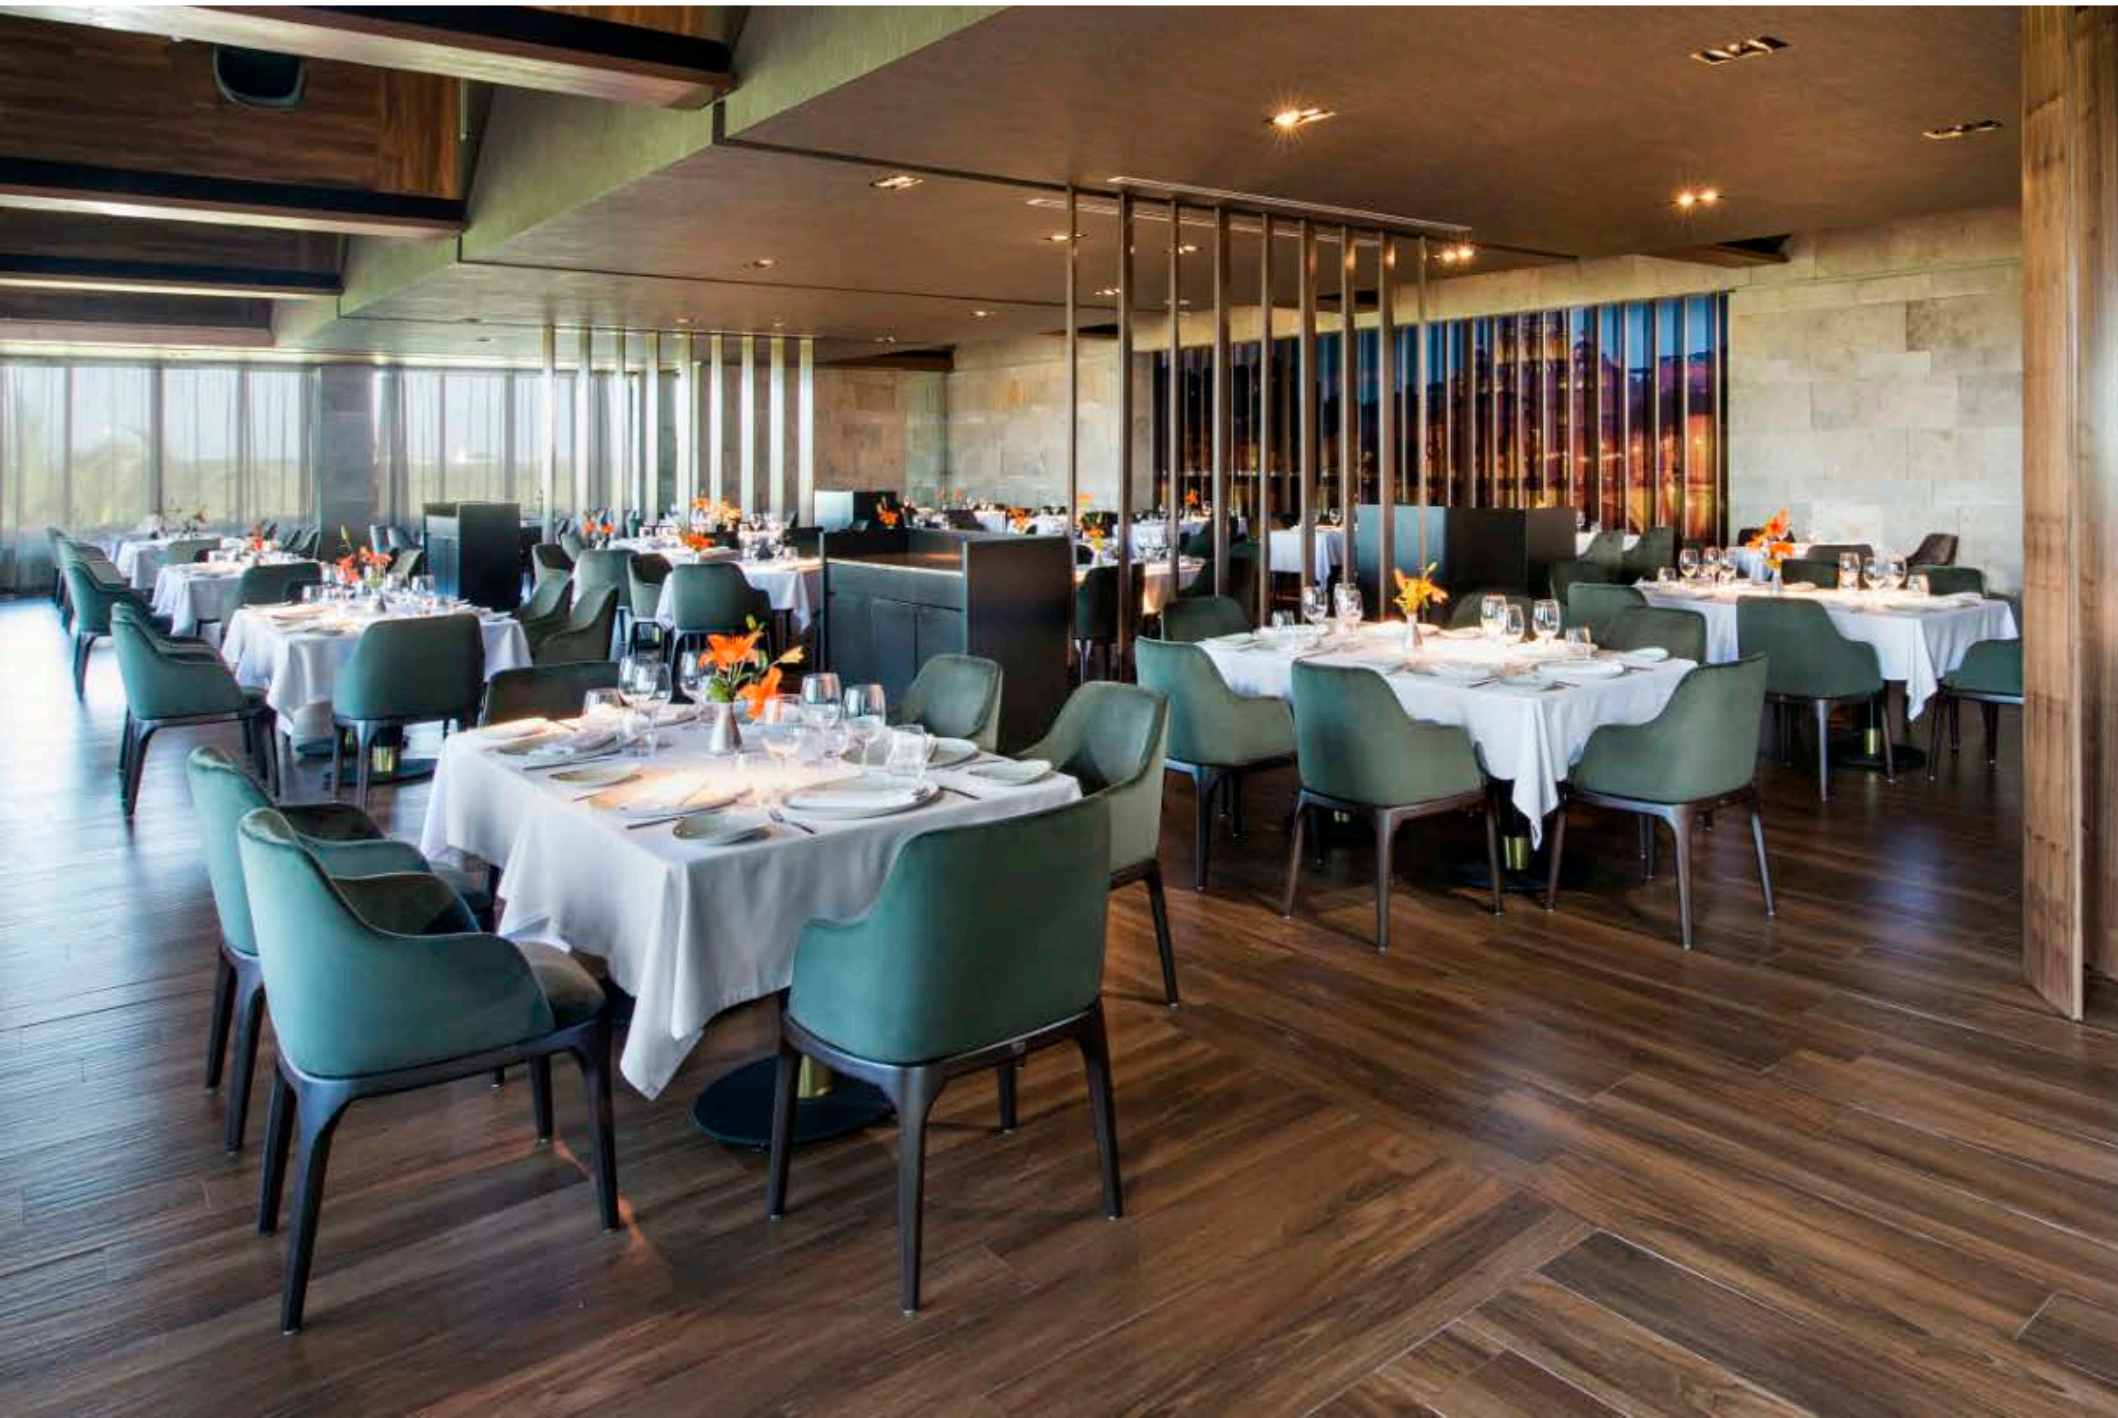

Grand Class Ambiance | Pool

CULINARY EXPERIENCE

Chaká | Bistro | Azul | All-day Restaurants | Á la carte or buffet menu | International cuisine

CHAKÁ

BISTRO 

 AZUL

Lucca | Gourmet Dinner Restaurant | Italian-Mediterranean