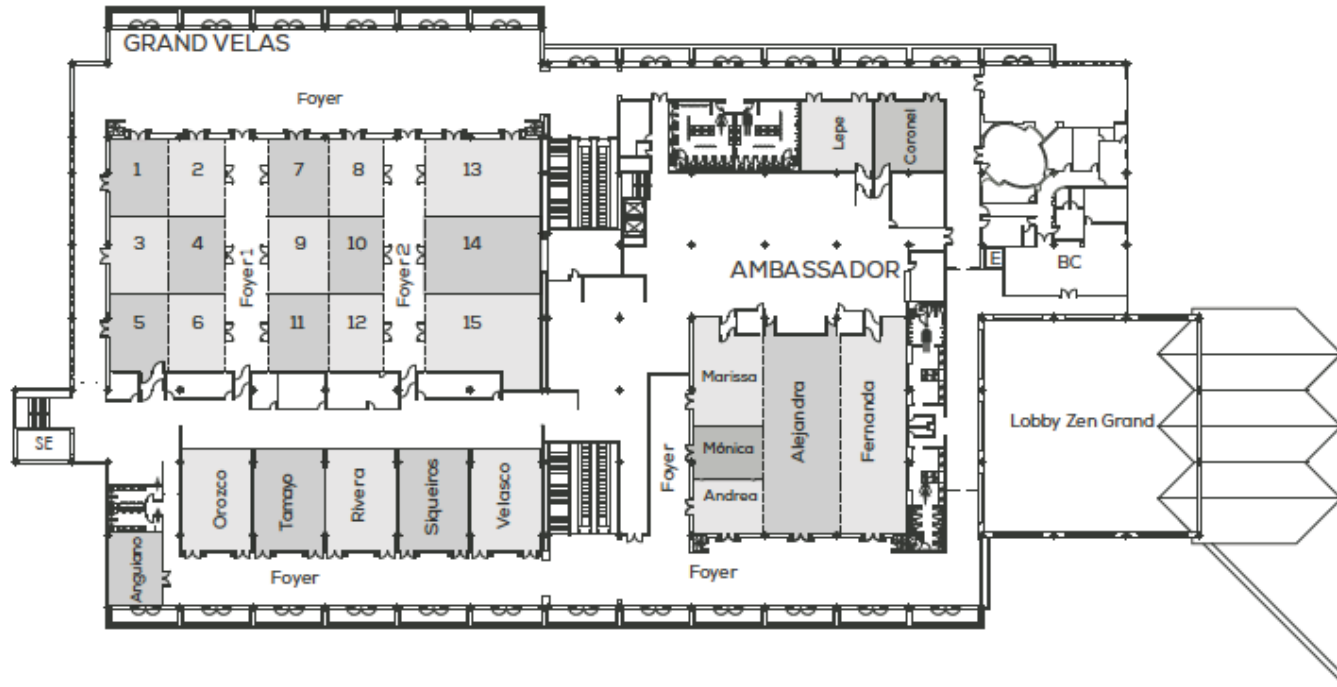

Convention Center | 28 breakout sessions

CONVENTION CENTER

CAPACITIES

MEETING ROOM	AREA SQ.FT.	LENGTH	WIDTH	HEIGHT	Theater	Classroom	Crescent rounds	"U" shape	Hollow square	Board room	Cocktail	Banquet plated (10 ppl)	Banquet buffet (10 ppl)
GRAND VELAS BALLROOM	16,760	94.82	175.53	17.06	1800	1500	600	200	250	160	1600	1000	840
Velas 1 - 6	5,587	94.82	46.59	17.06	600	500	200	90	120	68	520	330	280
Velas 7 - 12	5,587	94.82	46.59	17.06	600	500	200	90	120	68	520	330	280
Velas 13 - 15	5,587	94.82	46.59	17.06	600	500	200	90	120	68	520	330	280
AMBASSADOR	7,158	80.48	86.95	17.06	620	460	312	90	160	160	700	520	420
Fernanda	2,216	80.48	27.53	17.06	200	150	102	70	80	68	230	170	140
Alejandra	2,424	80.48	30.12	17.06	200	150	102	70	80	68	230	170	140
Andrea + Mónica + Marissa	2,216	80.48	27.53	17.06	200	150	102	70	80	68	230	170	140
MEETING ROOMS													
Anguiano	640	21.65	29.53	14.76	40	24	18	22	18	20	25	30	n/a
Orozco	1,184	41.01	28.87	14.76	90	40	54	40	50	28	80	60	50
Tamayo	1,184	41.01	28.87	14.76	90	40	54	40	50	28	80	60	50
Diego Rivera	1,184	41.01	28.87	14.76	90	40	54	40	50	28	80	60	50
Siqueiros	1,184	41.01	28.87	14.76	90	40	54	40	50	28	80	60	50
Velasco	1,184	41.01	28.87	14.76	90	40	54	40	50	28	80	60	50
Lepe	820	28.38	28.87	14.76	60	24	24	20	24	20	30	40	n/a
Coronel	820	28.38	28.87	14.76	60	24	24	20	24	20	30	40	n/a