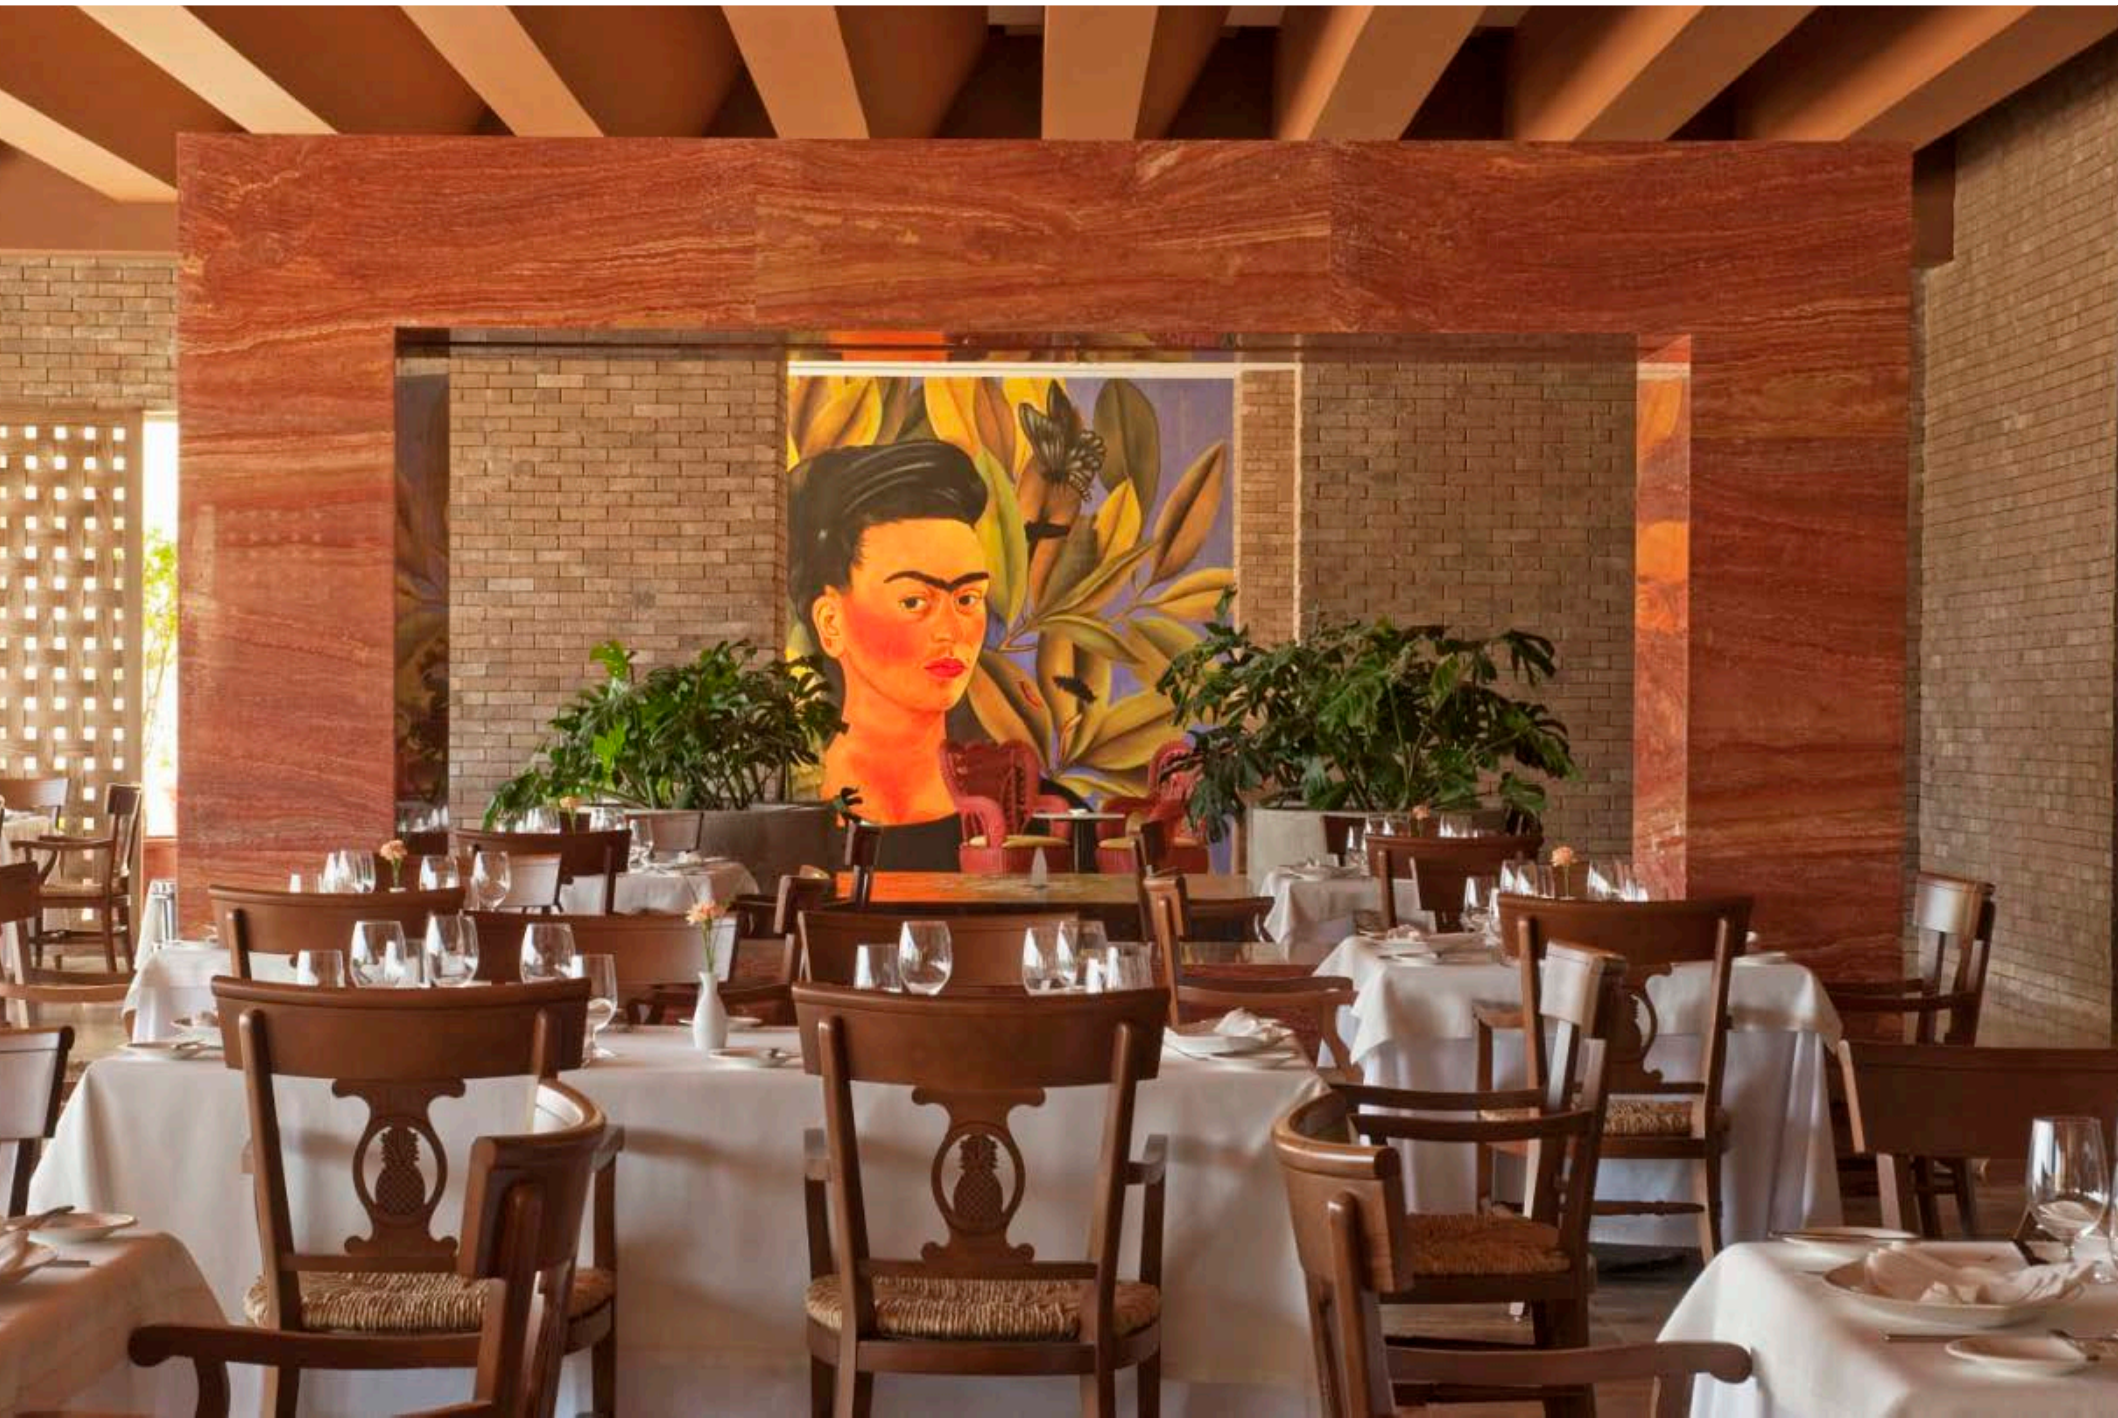

Frida | Gourmet Dinner Restaurant | Mexican cuisine awarded 4 Diamonds by AAA